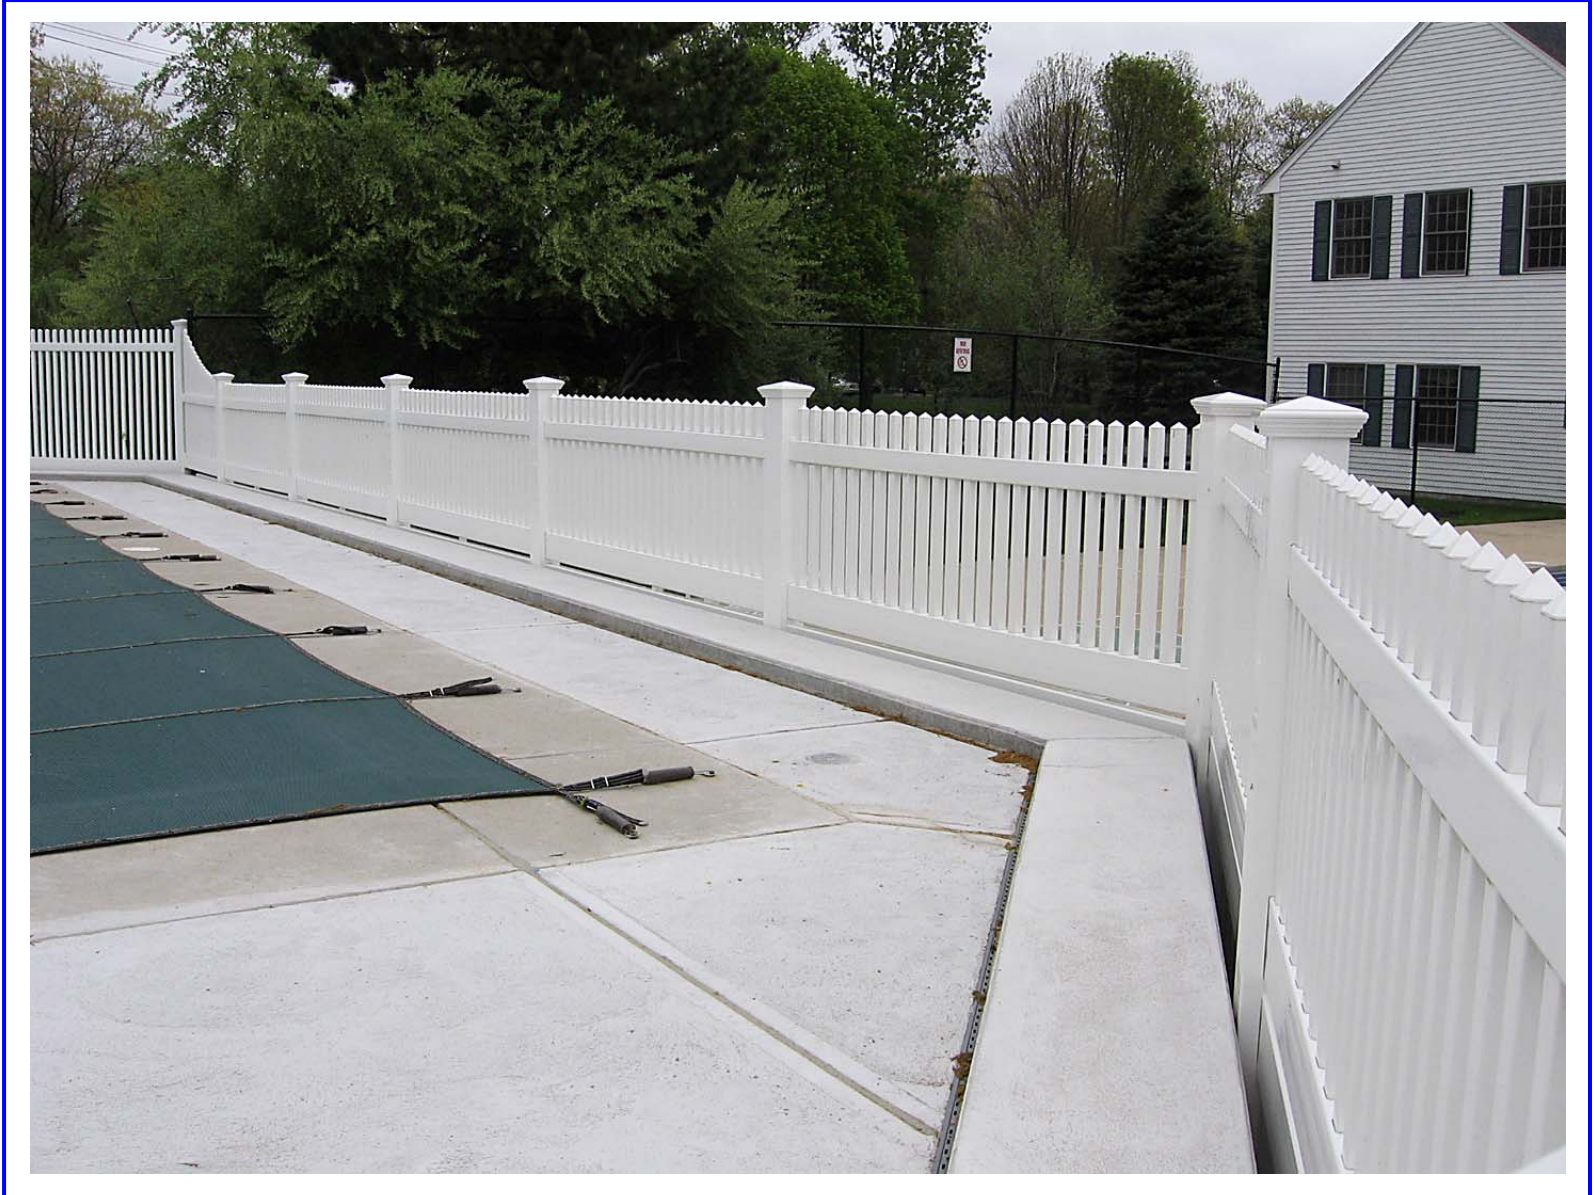

# ***Swan Pond Site Pool Repairs***

---

Walpole, MA

Pictures taken on 12 May 2011

New Fence Installed

New Fence screens the Pool wall

New Fence is anchored to the Pool wall